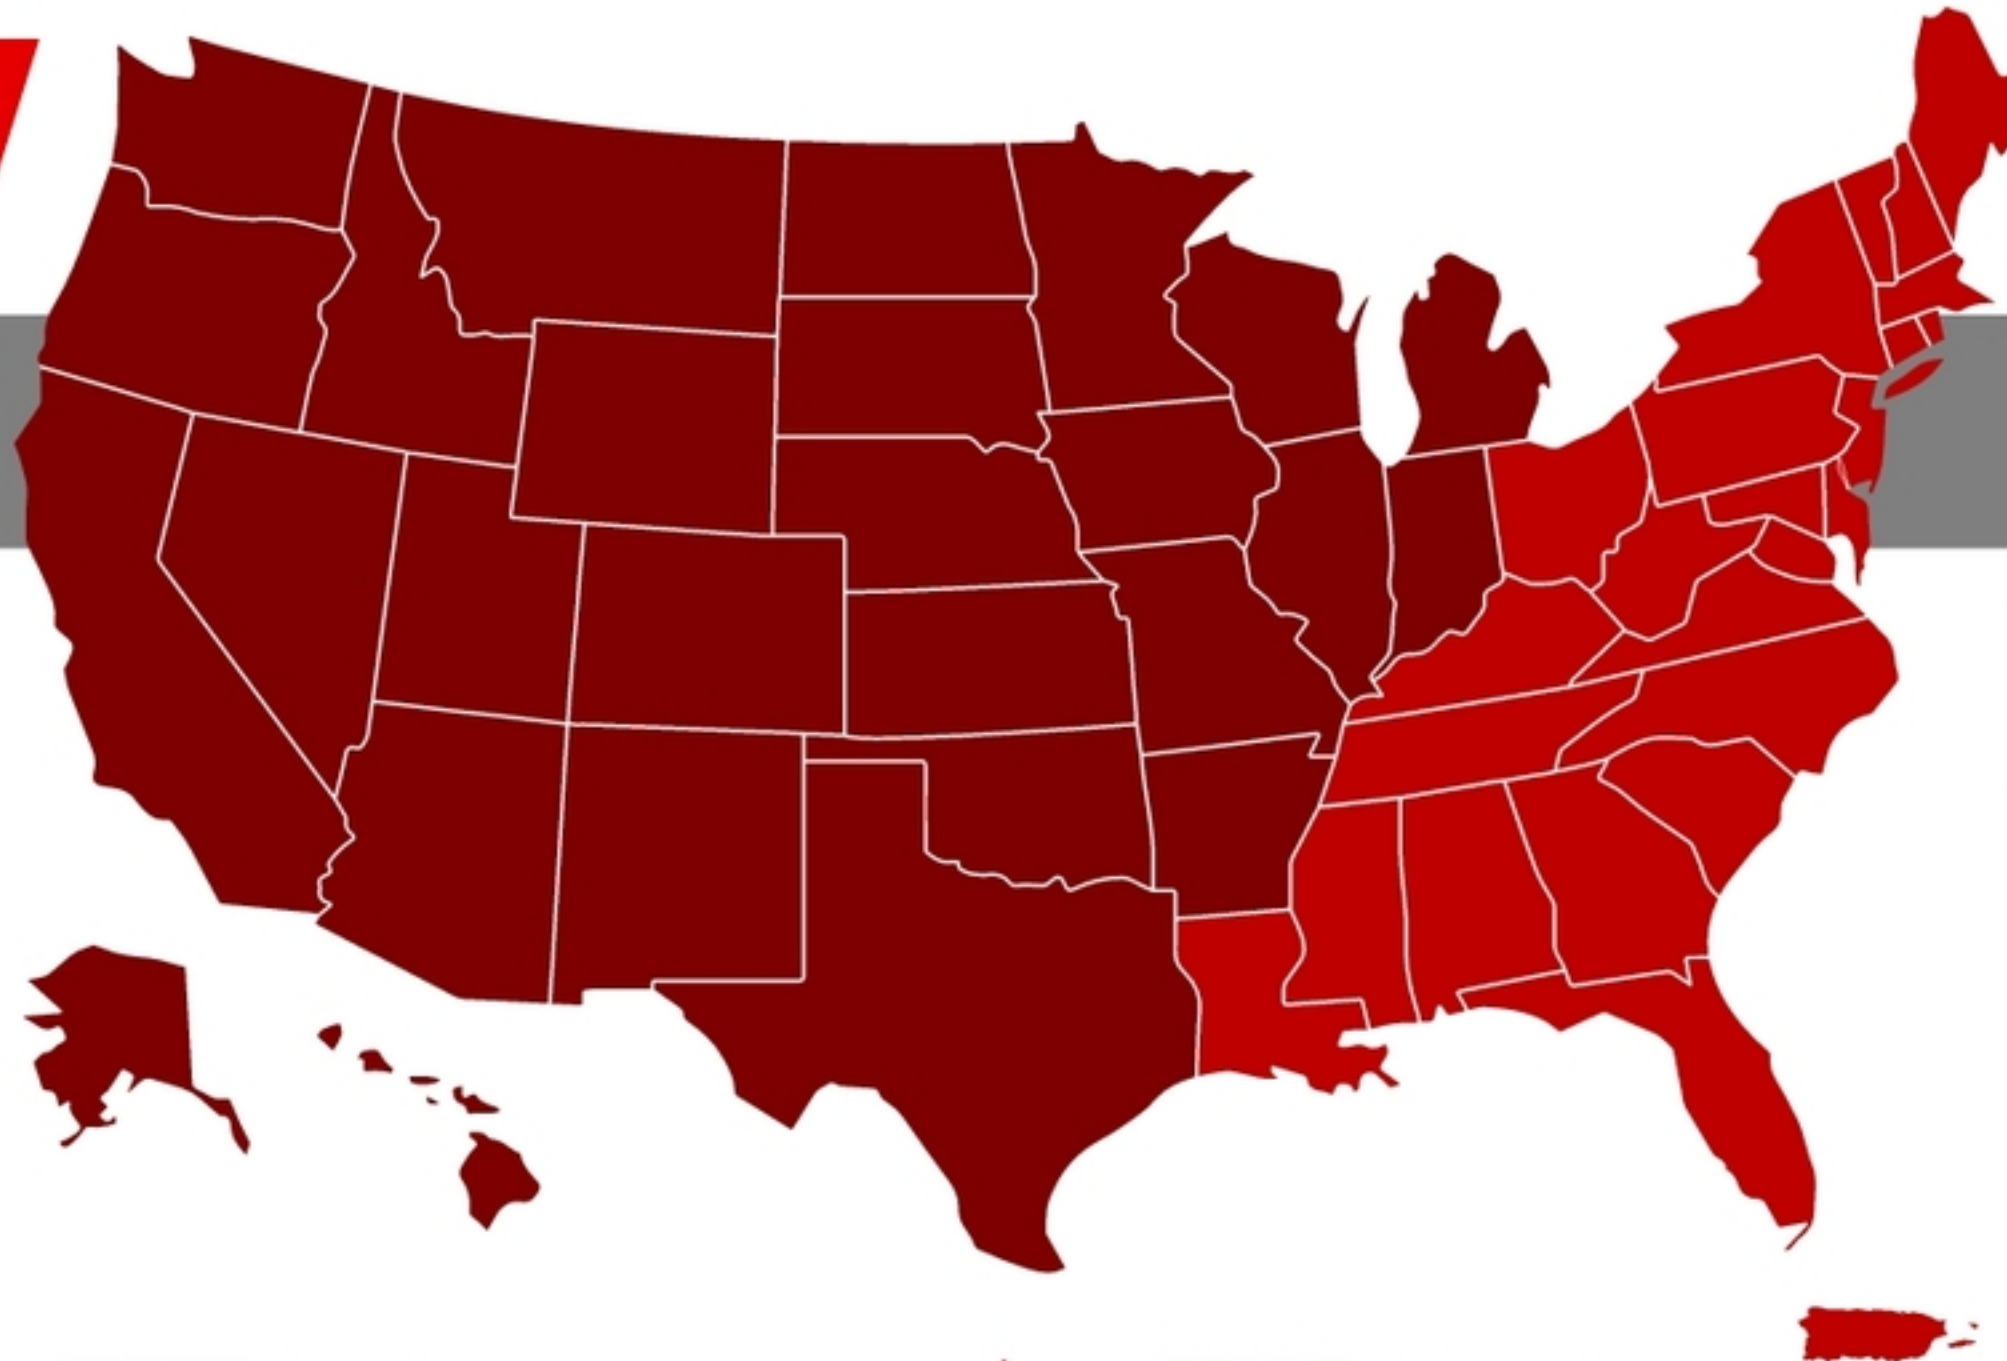

MEET THE Family

YOUR DEDICATED
GLOBUS FAMILY OF BRANDS
SALES TEAM

GLOBUS.
family of brands

WESTERN/ CENTRAL REGION

EASTERN REGION

Nancy Baumann
nbaumann@globusfamily.com
Inside Sales Account Manager:
Nancy Dorch
ndorch@globusfamily.com
MN, WI & Northern IL
Ph: 920.860.1429